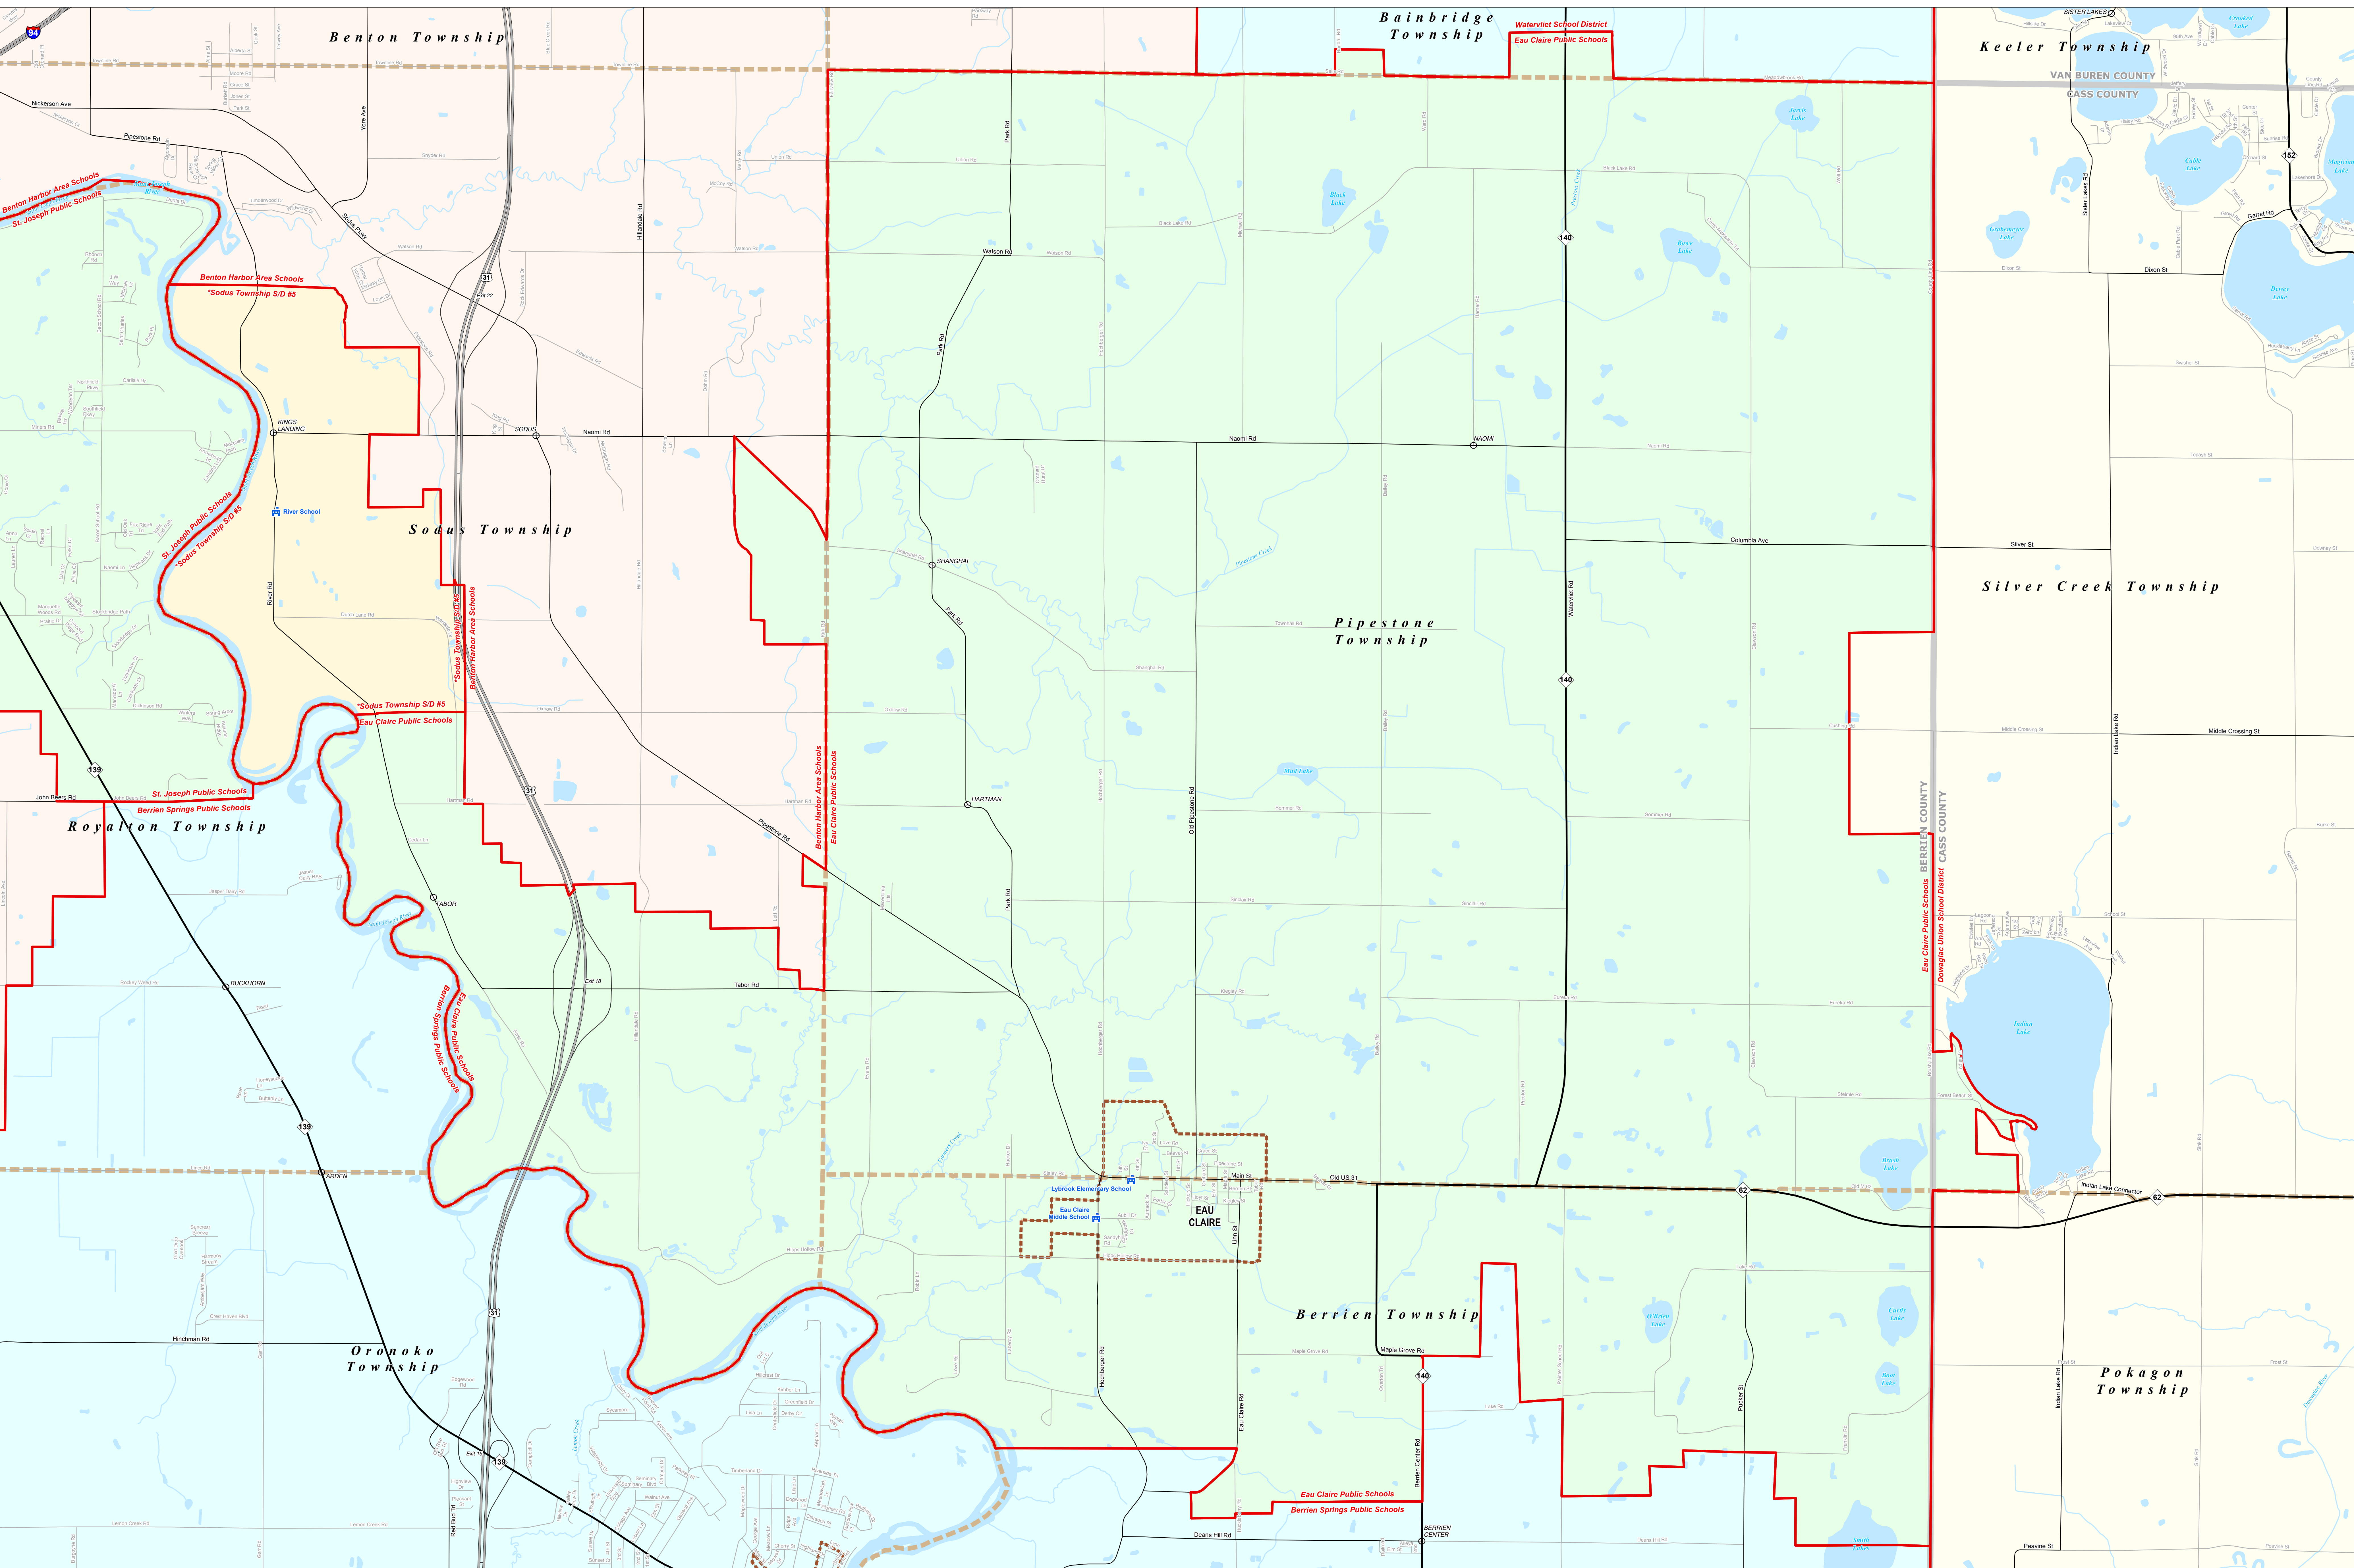

EAU CLAIRE PUBLIC SCHOOLS

Berrien RESA

School District	Unincorporated Place	Railroad
County	School	Water Feature
City	Freeway	River, Stream, or Drain
Township	Highway	Primary Road
Village	Local Road	
Census Designated Place